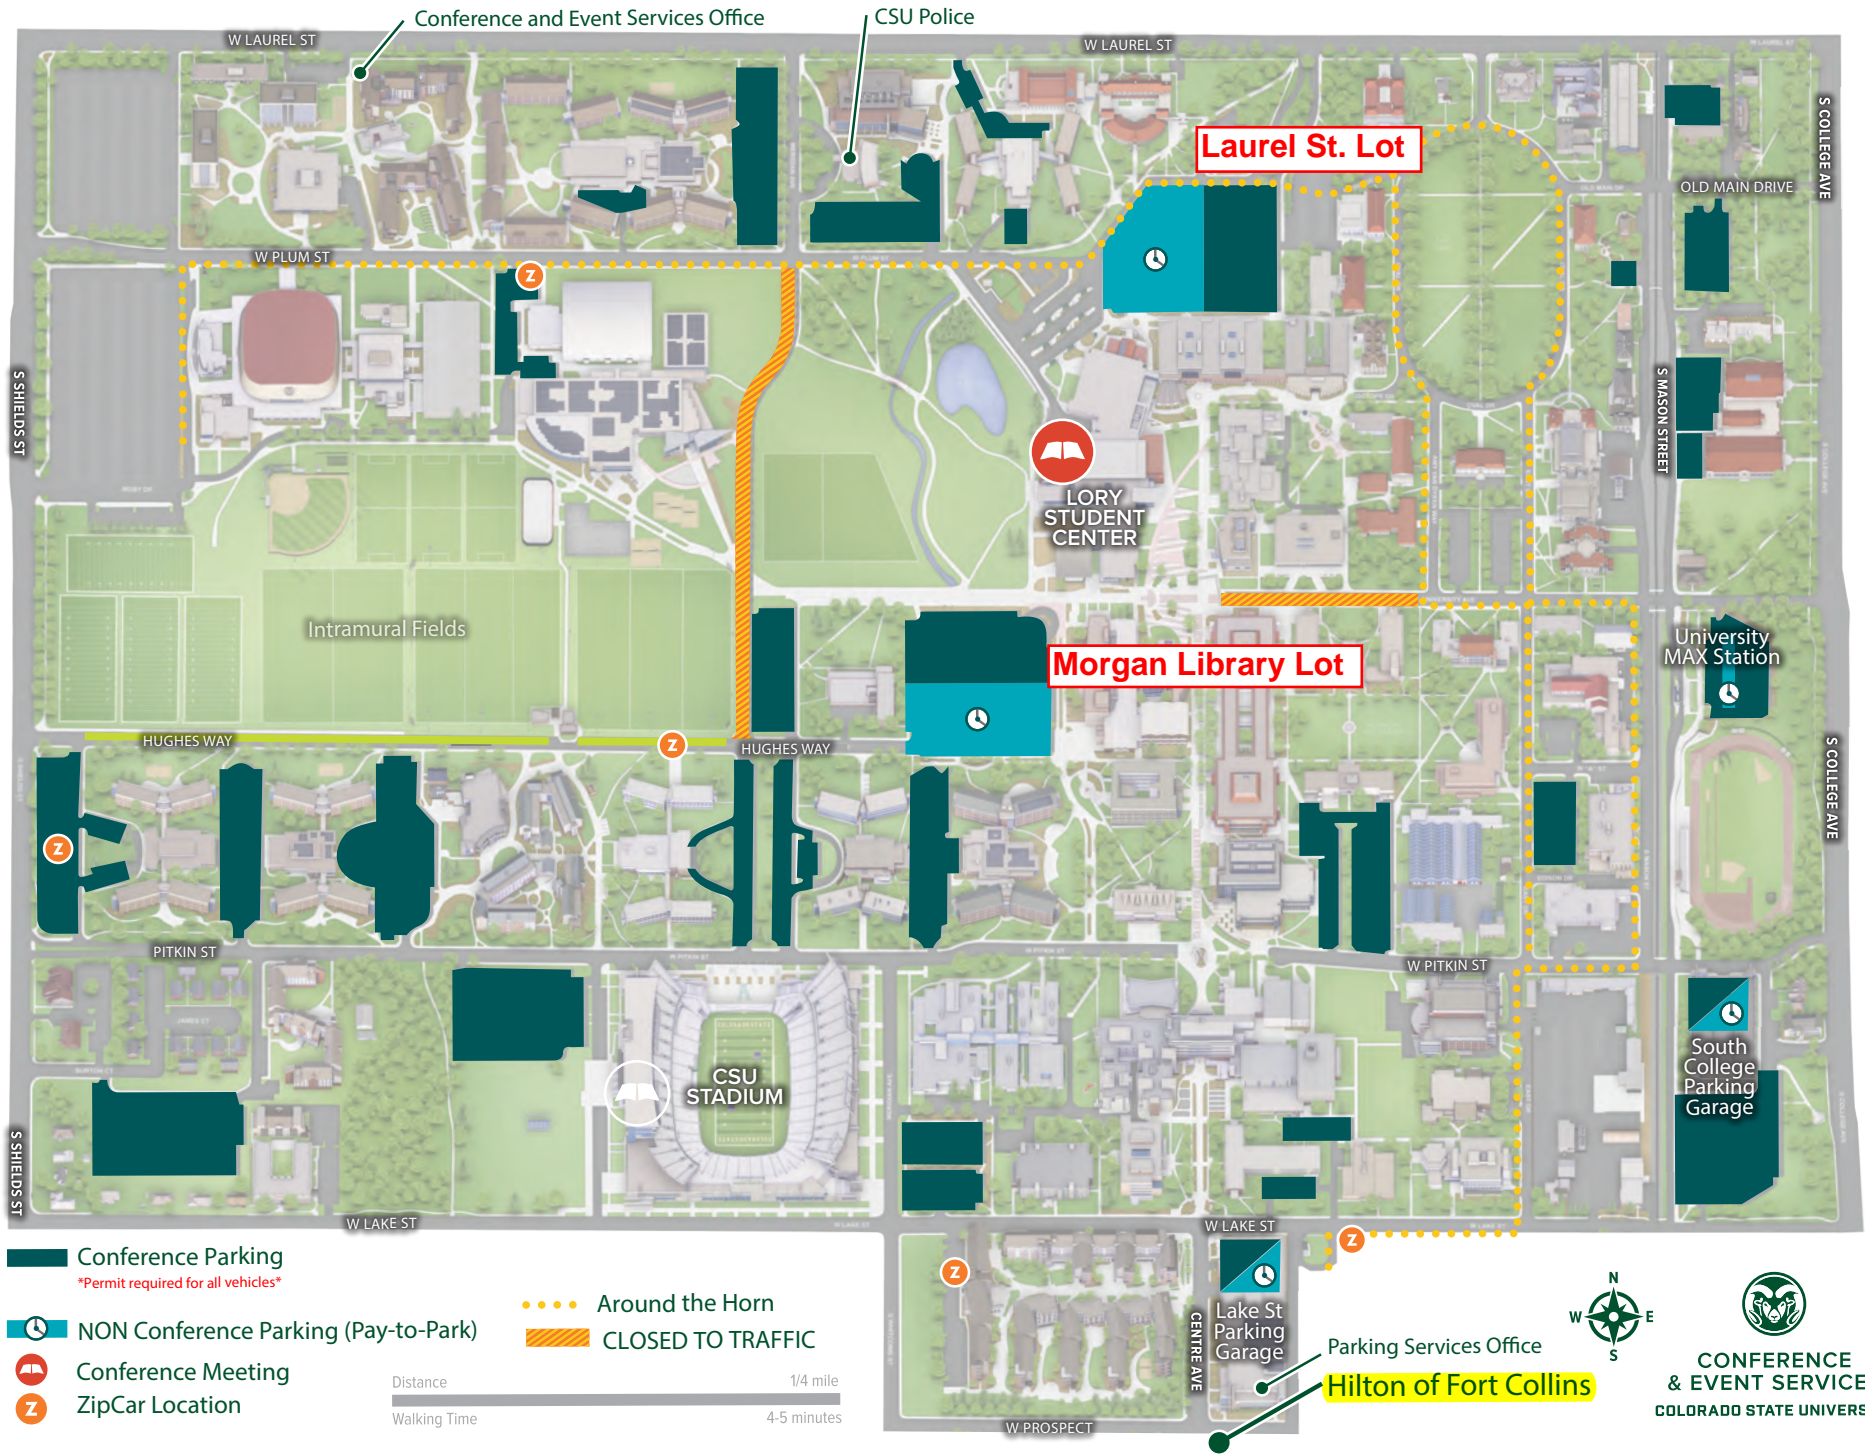

CSU Campus Parking Map for AgInnovation Summit 2019

ALL PARKING LOTS ARE ENFORCED
MONDAY - FRIDAY 7:30a.m. - 4:00p.m.

Conference Parking
Permit required for all vehicles

NON Conference Parking (Pay-to-Park)

Conference Meeting

ZipCar Location

Around the Horn

CLOSED TO TRAFFIC

Distance 1/4 mile
Walking Time 4-5 minutes

CONFERENCE & EVENT SERVICES
COLORADO STATE UNIVERSITY

Parking Services Office
Hilton of Fort Collins